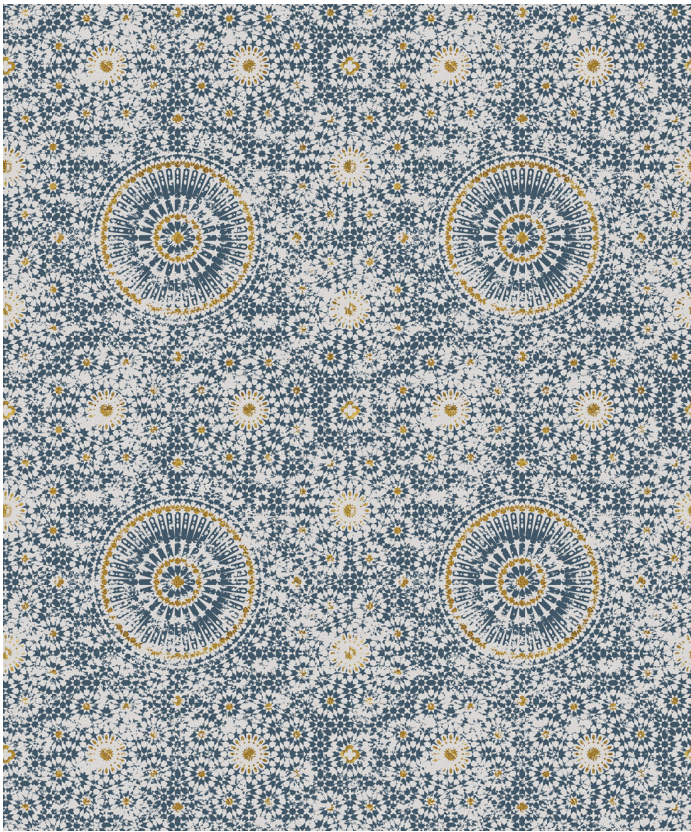

Abu Dhabi Wallpaper

Inspired by the unique architectural pattern designs of the middle east, Abu Dhabi is your passport to interior exoticness. A cultural wallpaper Inspired by places and spaces with unique cultural significance brought together by the universal language of beauty and harmony.

ROLL DIMENSIONS	24" (61.5cm) x 33ft (10.05m)
PATTERN REPEAT	24" (61.5cm)
PATTERN MATCH	Straight Match
FINISH	Pre-trimmed Butt Join
CLEANABILITY	Washable
USAGE	Domestic & Commercial
PRODUCT CODE	KH001

MILTON & KING