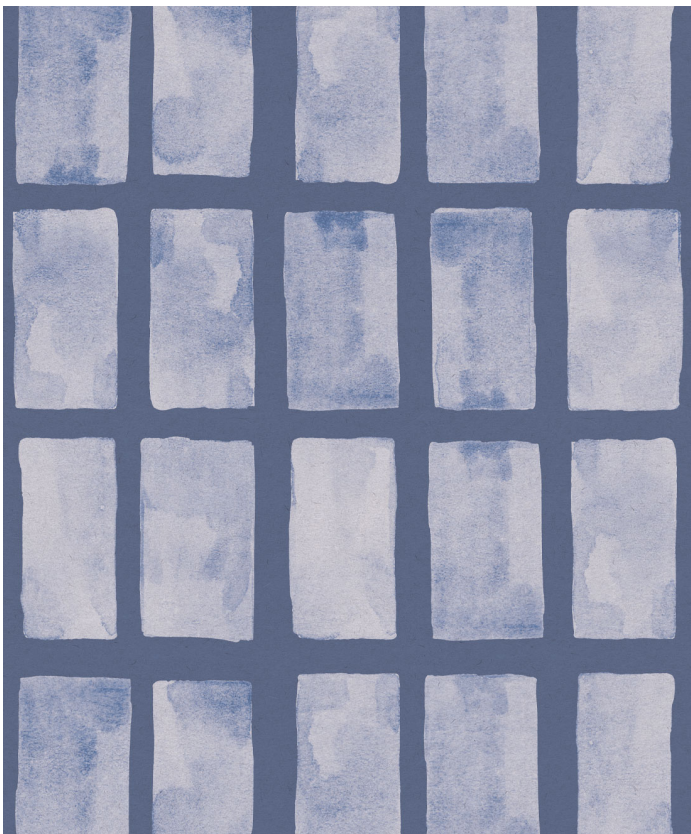

# Barre Wallpaper

The strong, stable geometric repetition of the Barres Wallpaper design from Saint Pierre Australia creates a bold and soothing backdrop for any space. The gentle watercolour texture will invite depth and warmth to your home or office, while remaining subtle enough not to detract from other features in the space. Available in six beautiful colourways, this design will suit anything from a child's bedroom to an office reception, and everything in between.

ROLL DIMENSIONS	24" (61.5cm) x 33ft (10.05m)
PATTERN REPEAT	24" (61.5cm)
PATTERN MATCH	Straight Match
FINISH	Pre-trimmed Butt Join
CLEANABILITY	Washable
USAGE	Domestic & Commercial
PRODUCT CODE	SP010

# Non-woven Wallpaper