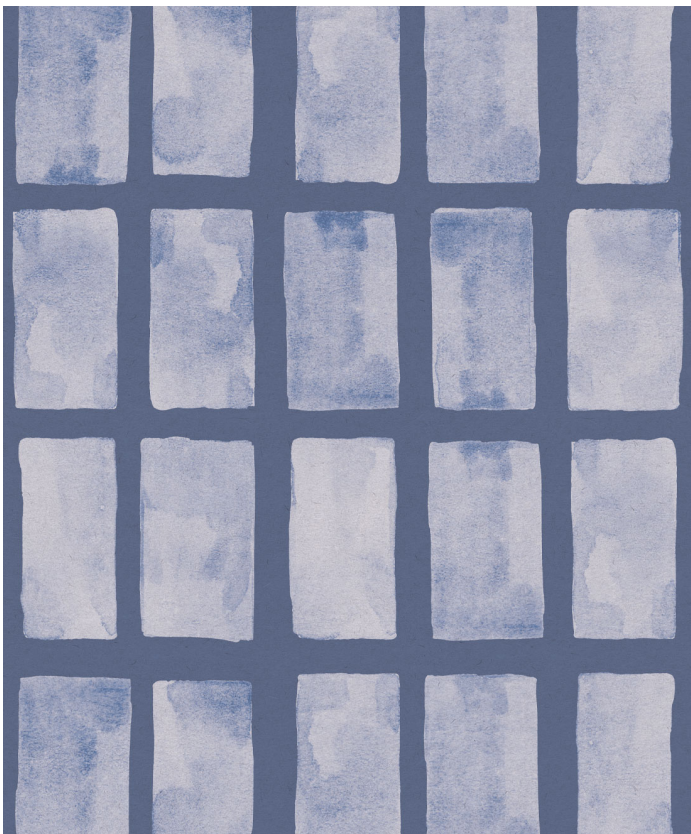

Barre Wallpaper

The strong, stable geometric repetition of the Barres Wallpaper design from Saint Pierre Australia creates a bold and soothing backdrop for any space. The gentle watercolour texture will invite depth and warmth to your home or office, while remaining subtle enough not to detract from other features in the space. Available in six beautiful colourways, this design will suit anything from a child's bedroom to an office reception, and everything in between.

ROLL DIMENSIONS	24" (61.5cm) x 33ft (10.05m)
MATERIAL/BASE	Low Sheen Non-Woven
PATTERN REPEAT	24" (61.5cm)
PATTERN MATCH	Straight Match
FINISH	Pre-trimmed Butt Join
CLEANABILITY	Extra Washable
USAGE	Domestic & Commercial
PRODUCT CODE	SP010