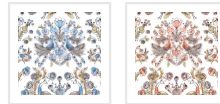

SIXHANDS

Briar Rose Wallpaper

Hand painted fresco style motifs bring a rich depth of inky texture, with naïve flora and fauna, capturing the nostalgia of provincial art. Briar Rose's folk and watercolour painting style creates a synergy of classical techniques in rich spicy shades of nature, suggesting an idyllic cottage garden from a distant romantic memory.

A gorgeous whimsical wallpaper perfect for a bathroom, bedroom or any living space. Its boho like feel will bring relaxed chills to any interior.

ROLL DIMENSIONS	24" (61.5cm) x 33ft (10.05m)
PATTERN REPEAT	27.5" (70cm)
PATTERN MATCH	Straight Match
FINISH	Pre-trimmed Butt Join
CLEANABILITY	Washable
USAGE	Domestic & Commercial
PRODUCT CODE	SIX040W