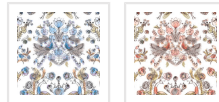

SIXHANDS

Briar Rose Wallpaper

Hand painted fresco style motifs bring a rich depth of inky texture, with naïve flora and fauna, capturing the nostalgia of provincial art. Briar Rose's folk and watercolour painting style creates a synergy of classical techniques in rich spicy shades of nature, suggesting an idyllic cottage garden from a distant romantic memory.

A gorgeous whimsical wallpaper perfect for a bathroom, bedroom or any living space. Its boho like feel will bring relaxed chills to any interior.

ROLL DIMENSIONS	24" (61.5cm) x 33ft (10.05m)
PATTERN REPEAT	27.5" (70cm)
PATTERN MATCH	Straight Match
FINISH	Pre-trimmed Butt Join
CLEANABILITY	Washable
USAGE	Domestic & Commercial
PRODUCT CODE	SIX040W

MILTON & KING

GENERAL ENQUIRIES, ORDER & PRODUCTS

(07) 3162 5030

8am - 5pm AEST / Mon - Fri
support@miltonandking.com
www.miltonandking.com.au

SUSTAINABILITY

- Made to order within 2-5 days using the latest eco-friendly printing tech. That means no over-production and waste like regular wallpaper brands.
- Our PVC Free wallpaper base is sourced from sustainably managed forests.
- We print all wallpapers using odorless water-based ink. GREENGUARD GOLD Certified to standards for low chemical emissions into indoor air.
- Milton & King's wallpapers are of the highest quality, are environmentally friendly, and totally 100% vinyl-free.

BATCHING & DELIVERY