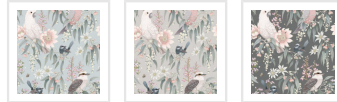

FLEUR HARRIS

Bush Melody Wallpaper

In her much-loved whimsical and detailed style, Fleur Harris has interpreted the beauty of Australia's Flora and Fauna for her magnificent Bush Melody Wallpaper. Eucalyptus leaves rest on a gentle breeze that winds through waratahs and wattle, while cheeky cockatoos chatter with their fairy wren friends. Bush Melody is a visual cacophony, abundant with enchanting foliage and native flowers – all illustrated in a beautiful, calming colour palette. This delightful collection lends itself as perfectly to a nursery or child's room as it does to a grown up's bedroom or retail space.

ROLL DIMENSIONS	24" (61.5cm) x 33ft (10.05m)
PATTERN REPEAT	48" (123cm)
PATTERN MATCH	Offset Match
FINISH	Pre-trimmed Butt Join
CLEANABILITY	Washable
USAGE	Domestic & Commercial
PRODUCT CODE	FH003BM

MILTON & KING