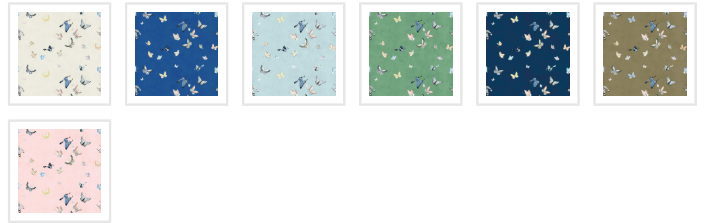

BETHANY LINZ

Butterflies Wallpaper

The Butterflies Wallpaper forms a part of Bethany Linz's Chinoiserie collection, a selection of hand-painted wallpapers inspired by the traditional style and the season of spring. Taken directly from the Spring Landscape Mural from the same collection, this beautiful and fun design features various patterned butterflies taking flight across the wall. Perfect for a child's bedroom, playroom or any space that needs a touch of delicate motion.

Note: Samples are provided for review of the material, pattern scale and print technique—they are not intended to be used for colour matching purposes. There can be slight shifts in colour between runs, so your wallpaper may vary slightly from sample colouring.

Please ensure that you order the correct amount as we do not guarantee that rolls printed in different batches will be an exact match.

ROLL DIMENSIONS	24" (61.5cm) x 33ft (10.05m)
MATERIAL/BASE	Low Sheen Non-Woven
PATTERN REPEAT	16.2" (41cm)
PATTERN MATCH	Straight Match
FINISH	Pre-trimmed Butt Join
CLEANABILITY	Washable
USAGE	Domestic & Commercial
PRODUCT CODE	BL090