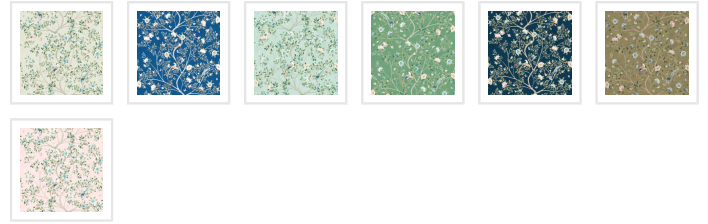

BETHANY LINZ

Camellia Tree Mural

Camellia Tree is a three-panel repeating mural featuring elegant birds nestled amongst the branches and flowers of a Camellia Tree. This design forms a part of artist Bethany Linz's Chinoiserie collection, which draws inspiration from spring florals. Hand-painted on stone henge paper using gouache, Camellia Tree's winding branches and bursting blooms will make your space feel larger and livelier. Available in seven colourways to suit a range of interiors.

Designed as panels that are 129.92" (330cm) high x 24" (61.5cm) wide.

Each roll comes with 3 panels. The horizontal pattern will repeat every 3 panels.

Note: Samples are provided for review of the material, pattern scale and print technique—they are not intended to be used for colour matching purposes. There can be slight shifts in colour between runs, so your wallpaper may vary slightly from sample colouring.

Please ensure that you order the correct amount as we do not guarantee that rolls printed in different batches will be an exact match.

ROLL DIMENSIONS	24" (61.5cm) x 32.48ft (9.9m)
PATTERN REPEAT	Every 3 Panels
PATTERN MATCH	Straight Match
FINISH	Pre-trimmed Butt Join
CLEANABILITY	Washable
USAGE	Domestic & Commercial
PRODUCT CODE	BL092P