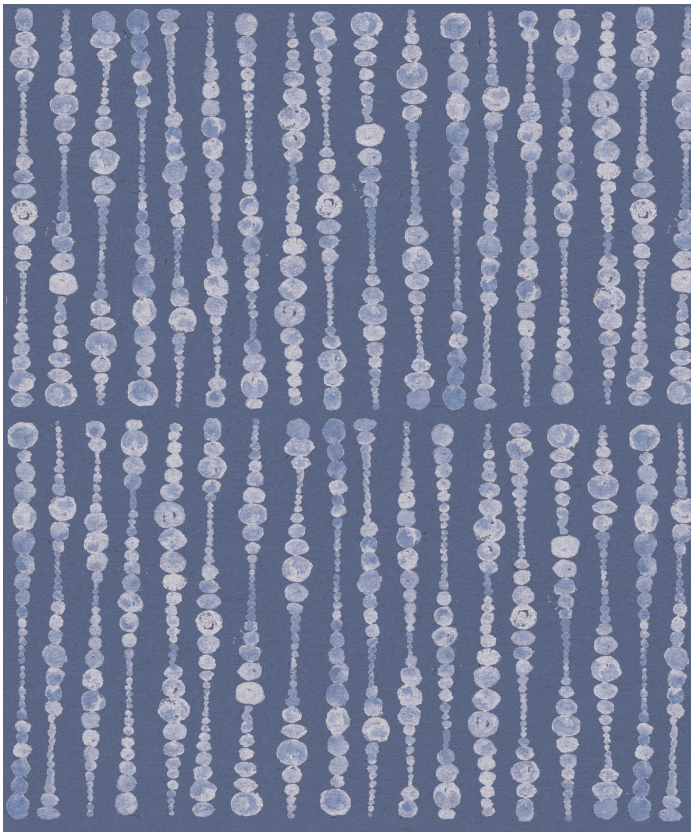

SAINT PIERRE AUSTRALIA

Cercles Deux Wallpaper

This playful design from Saint Pierre Australia creates a gorgeous optical illusion. From up close, Cercles Deux Wallpaper is an intricate and delicate combination of lines and small circles, but once you take a step back, the design starts to drift and move in playful, flowing waves, creating a unique rhythm in your chosen space. This stunning watercolour design is available in six colourways and will suit both residential and commercial spaces.

ROLL DIMENSIONS	24" (61.5cm) x 33ft (10.05m)
PATTERN REPEAT	24" (61.5cm)
PATTERN MATCH	Straight Match
FINISH	Pre-trimmed Butt Join
CLEANABILITY	Washable
USAGE	Domestic & Commercial
PRODUCT CODE	SP012

MILTON & KING