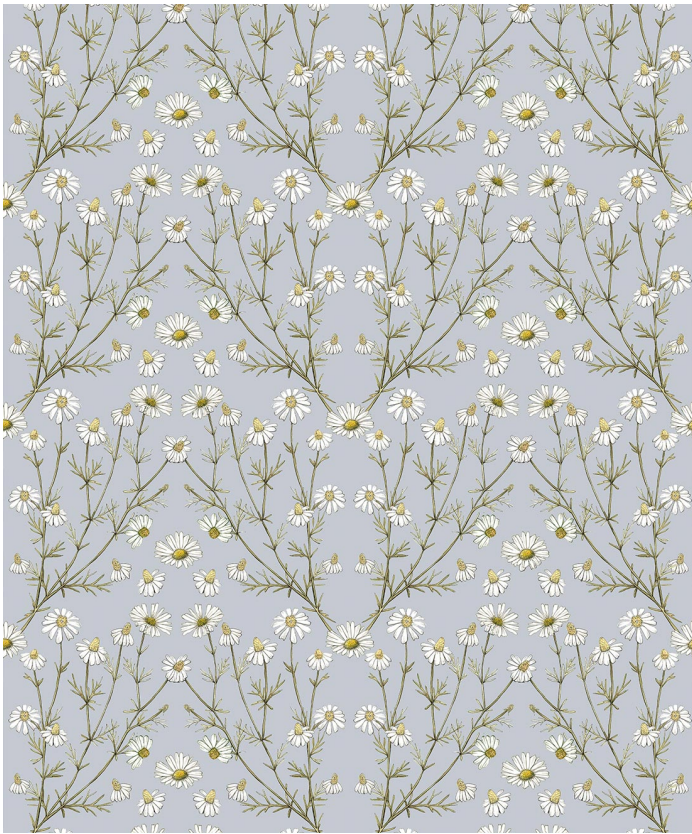

# Daisy Damask Wallpaper

Daisy Damask wallpaper blends timeless elegance with a contemporary twist. Inspired by nature's wonder, this design exudes a sense of tranquility and sophistication. The background hues of pastel pinks and baby blues infuse a soft touch, while the darker tones add a sense of balance. The design draws inspiration from the Art Nouveau movement and the French damask style of nineteenth century.

ROLL DIMENSIONS	24" (61.5cm) x 33ft (10.05m)
PATTERN REPEAT	15.5" (39.5cm)
PATTERN MATCH	Straight Match
FINISH	Pre-trimmed Butt Join
CLEANABILITY	Washable
USAGE	Domestic & Commercial
PRODUCT CODE	WR558HC

# Non-woven Wallpaper

---