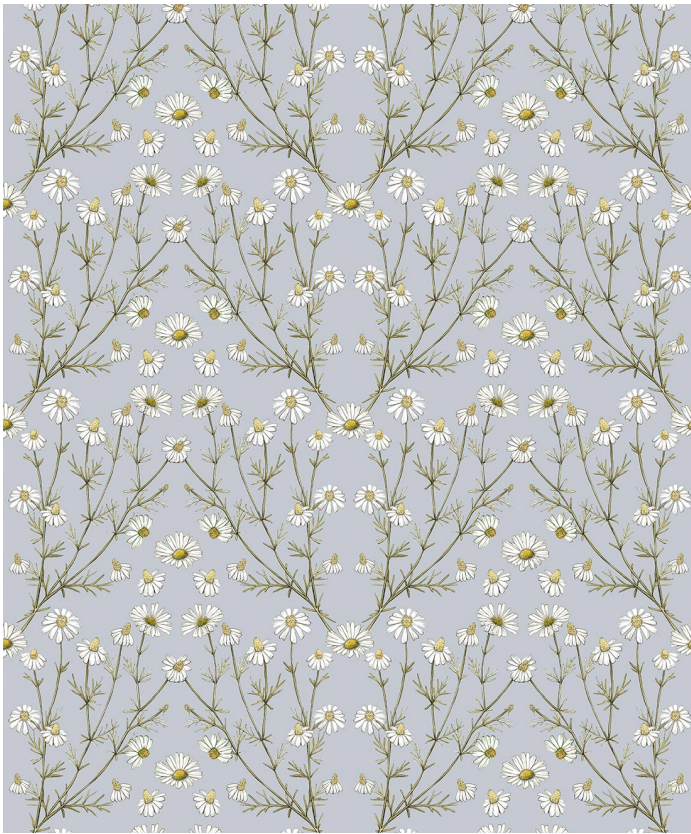

Daisy Damask Wallpaper

Daisy Damask wallpaper blends timeless elegance with a contemporary twist. Inspired by nature's wonder, this design exudes a sense of tranquility and sophistication. The background hues of pastel pinks and baby blues infuse a soft touch, while the darker tones add a sense of balance. The design draws inspiration from the Art Nouveau movement and the French damask style of nineteenth century.

ROLL DIMENSIONS	24" (61.5cm) x 33ft (10.05m)
MATERIAL/BASE	Low Sheen Non-Woven
PATTERN REPEAT	15.5" (39.5cm)
PATTERN MATCH	Straight Match
FINISH	Pre-trimmed Butt Join
CLEANABILITY	Extra Washable
USAGE	Domestic & Commercial
PRODUCT CODE	WR558HC