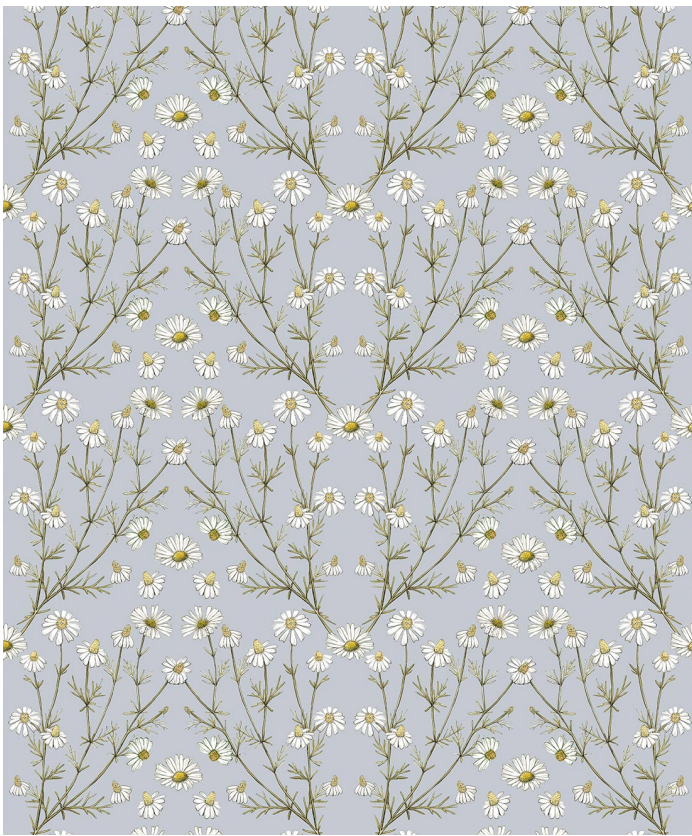

# Daisy Damask Wallpaper

Daisy Damask wallpaper blends timeless elegance with a contemporary twist. Inspired by nature's wonder, this design exudes a sense of tranquility and sophistication. The background hues of pastel pinks and baby blues infuse a soft touch, while the darker tones add a sense of balance. The design draws inspiration from the Art Nouveau movement and the French damask style of nineteenth century.

ROLL DIMENSIONS	24" (61.5cm) x 33ft (10.05m)
PATTERN REPEAT	15.5" (39.5cm)
PATTERN MATCH	Straight Match
FINISH	Pre-trimmed Butt Join
CLEANABILITY	Washable
USAGE	Domestic & Commercial
PRODUCT CODE	WR558HC