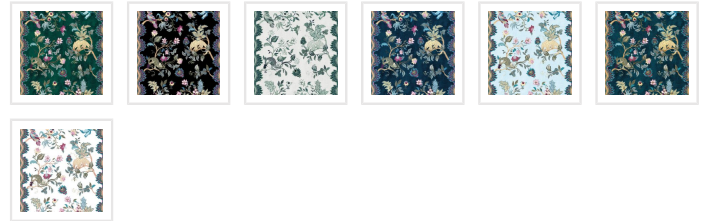

Fantasia Wilds Wallpaper

Step into a whimsical world with the breathtaking Fantasia Wilds wallpaper design created by Iryna Ruggeri. Adorn your space with vibrant colours, intricate details, and enchanting chameleons, parrots and pangolins. Let nature's magic inspire you in a decorative and colourful paradise. This remarkable design is not only visually stunning but also incredibly versatile, making it a perfect addition to any room, including kids' spaces. Choose from a variety of colourways to match your style. Elevate your interior with this captivating masterpiece and unleash your creativity.

Manufactured as a double width design (set) requiring 2 rolls, A+B to complete the horizontal repeat. One set is equivalent to 133 sq. ft. or (12.3 sq. m.).

| | |
|-----------------|------------------------------|
| ROLL DIMENSIONS | 24" (61.5cm) x 33ft (10.05m) |
| PATTERN REPEAT | 39.4" (100cm) |
| PATTERN MATCH | Straight Match |
| FINISH | Pre-trimmed Butt Join |
| CLEANABILITY | Washable |
| USAGE | Domestic & Commercial |
| PRODUCT CODE | WR571IR |