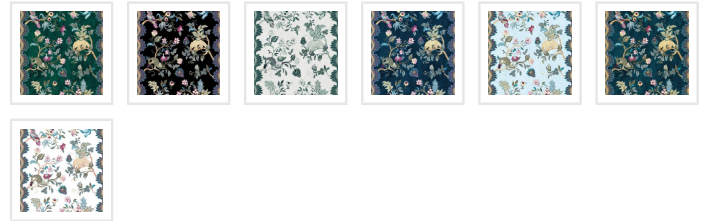

Fantasia Wilds Wallpaper

Step into a whimsical world with the breathtaking Fantasia Wilds wallpaper design created by Iryna Ruggeri. Adorn your space with vibrant colours, intricate details, and enchanting chameleons, parrots and pangolins. Let nature's magic inspire you in a decorative and colourful paradise. This remarkable design is not only visually stunning but also incredibly versatile, making it a perfect addition to any room, including kids' spaces. Choose from a variety of colourways to match your style. Elevate your interior with this captivating masterpiece and unleash your creativity.

Manufactured as a double width design (set) requiring 2 rolls, A+B to complete the horizontal repeat. One set is equivalent to 133 sq. ft. or (12.3 sq. m.).

ROLL DIMENSIONS	24" (61.5cm) x 33ft (10.05m)
PATTERN REPEAT	39.4" (100cm)
PATTERN MATCH	Straight Match
FINISH	Pre-trimmed Butt Join
CLEANABILITY	Washable
USAGE	Domestic & Commercial
PRODUCT CODE	WR571IR