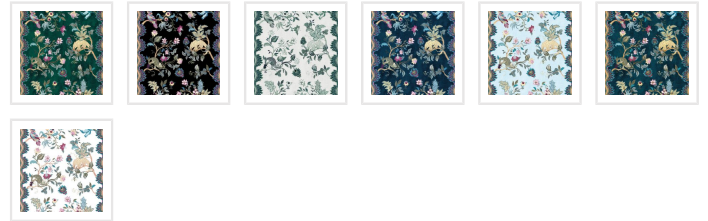

Fantasia Wilds Wallpaper

Step into a whimsical world with the breathtaking Fantasia Wilds wallpaper design created by Iryna Ruggeri. Adorn your space with vibrant colours, intricate details, and enchanting chameleons, parrots and pangolins. Let nature's magic inspire you in a decorative and colourful paradise. This remarkable design is not only visually stunning but also incredibly versatile, making it a perfect addition to any room, including kids' spaces. Choose from a variety of colourways to match your style. Elevate your interior with this captivating masterpiece and unleash your creativity.

Manufactured as a double width design (set) requiring 2 rolls, A+B to complete the horizontal repeat. One set is equivalent to 133 sq. ft. or (12.3 sq. m.).

ROLL DIMENSIONS	24" (61.5cm) x 33ft (10.05m)
PATTERN REPEAT	39.4" (100cm)
PATTERN MATCH	Straight Match
FINISH	Pre-trimmed Butt Join
CLEANABILITY	Washable
USAGE	Domestic & Commercial
PRODUCT CODE	WR571IR