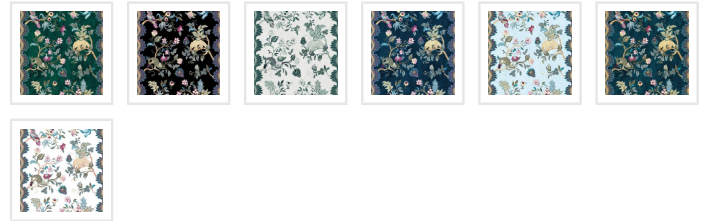

# Fantasia Wilds Wallpaper

Step into a whimsical world with the breathtaking Fantasia Wilds wallpaper design created by Iryna Ruggeri. Adorn your space with vibrant colours, intricate details, and enchanting chameleons, parrots and pangolins. Let nature's magic inspire you in a decorative and colourful paradise. This remarkable design is not only visually stunning but also incredibly versatile, making it a perfect addition to any room, including kids' spaces. Choose from a variety of colourways to match your style. Elevate your interior with this captivating masterpiece and unleash your creativity.

*Manufactured as a double width design (set) requiring 2 rolls, A+B to complete the horizontal repeat. One set is equivalent to 133 sq. ft. or (12.3 sq. m.).*

ROLL DIMENSIONS	24" (61.5cm) x 33ft (10.05m)
MATERIAL/BASE	Low Sheen Non-Woven
PATTERN REPEAT	39.4" (100cm)
PATTERN MATCH	Straight Match
FINISH	Pre-trimmed Butt Join
CLEANABILITY	Extra Washable
USAGE	Domestic & Commercial
PRODUCT CODE	WR571IR