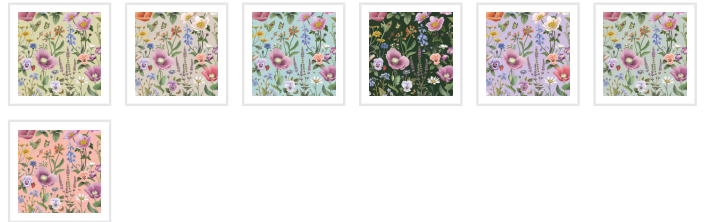

FLEUR HARRIS

|                 |                              |
|-----------------|------------------------------|
| ROLL DIMENSIONS | 24" (61.5cm) x 33ft (10.05m) |
| PATTERN REPEAT  | 48" (123cm)                  |
| PATTERN MATCH   | Offset Match                 |
| FINISH          | Pre-trimmed Butt Join        |
| CLEANABILITY    | Washable                     |
| USAGE           | Domestic & Commercial        |
| PRODUCT CODE    | FH010GD                      |