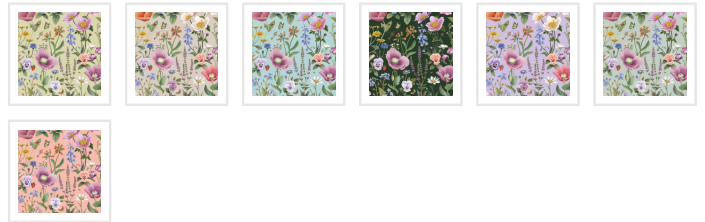

FLEUR HARRIS

Garden of Dreams Wallpaper

A rambling cottage garden thrives outside the window of Fleur Harris' art studio in Melbourne, Australia. Through the seasons, she tends to it with love and care, and in return, it provides endless inspiration for her artwork with its abundant offering of everchanging flowers and foliage. Home to an array of bustling insects, heirloom species and sentimental plantings, the gardens possess a vibrant energy that Fleur has paid homage to through these stunning illustrations. The 'Garden of Dreams' wallpaper lets you bring this magical garden indoors for you to enjoy year-round.

ROLL DIMENSIONS	24" (61.5cm) x 33ft (10.05m)
MATERIAL/BASE	Low Sheen Non-Woven
PATTERN REPEAT	48" (123cm)
PATTERN MATCH	Offset Match
FINISH	Pre-trimmed Butt Join
CLEANABILITY	Extra Washable
USAGE	Domestic & Commercial
PRODUCT CODE	FH010GD