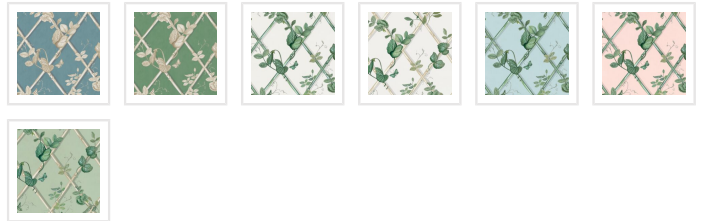

Grande Ivy Wallpaper

Create a soothing indoor sanctuary with the Grande Ivy Wallpaper from Maine House Interiors. This effortlessly elegant design is overflowing with verdant foliage, creating a serene backdrop that will suit any interior, from the fresh and contemporary to a more traditional aesthetic. Renowned as a symbol of growth and vitality, the ivy plant is the perfect addition to a space that needs to feel harmonious and tranquil, to invite guests to relax and embrace the rejuvenating power of nature. This simple, yet powerful design will easily harmonise with existing décor and allow your furnishings to truly shine.

Manufactured as a double width design (set) requiring 2 rolls, A+B to complete the horizontal repeat. One set is equivalent to 133 sq. ft. or (12.3 sq. m.).

ROLL DIMENSIONS	24" (61.5cm) x 33ft (10.05m)
PATTERN REPEAT	33" (84cm)
PATTERN MATCH	Straight Match
FINISH	Pre-trimmed Butt Join
CLEANABILITY	Washable
USAGE	Domestic & Commercial
PRODUCT CODE	MHI009