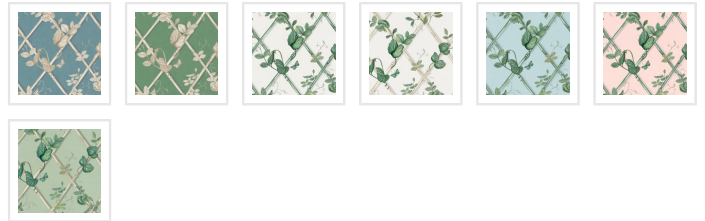

# Grande Ivy Wallpaper

Create a soothing indoor sanctuary with the Grande Ivy Wallpaper from Maine House Interiors. This effortlessly elegant design is overflowing with verdant foliage, creating a serene backdrop that will suit any interior, from the fresh and contemporary to a more traditional aesthetic. Renowned as a symbol of growth and vitality, the ivy plant is the perfect addition to a space that needs to feel harmonious and tranquil, to invite guests to relax and embrace the rejuvenating power of nature. This simple, yet powerful design will easily harmonise with existing décor and allow your furnishings to truly shine.

*Manufactured as a double width design (set) requiring 2 rolls, A+B to complete the horizontal repeat. One set is equivalent to 133 sq. ft. or (12.3 sq. m.).*

ROLL DIMENSIONS	24" (61.5cm) x 33ft (10.05m)
MATERIAL/BASE	Low Sheen Non-Woven
PATTERN REPEAT	33" (84cm)
PATTERN MATCH	Straight Match
FINISH	Pre-trimmed Butt Join
CLEANABILITY	Extra Washable
USAGE	Domestic & Commercial
PRODUCT CODE	MHI009