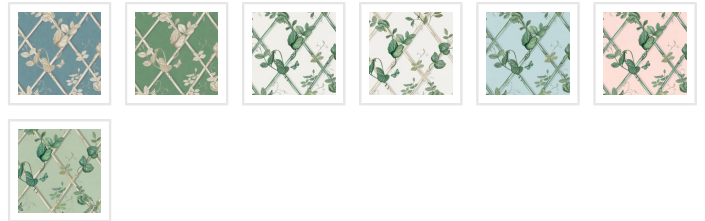

# Grande Ivy Wallpaper

Create a soothing indoor sanctuary with the Grande Ivy Wallpaper from Maine House Interiors. This effortlessly elegant design is overflowing with verdant foliage, creating a serene backdrop that will suit any interior, from the fresh and contemporary to a more traditional aesthetic. Renowned as a symbol of growth and vitality, the ivy plant is the perfect addition to a space that needs to feel harmonious and tranquil, to invite guests to relax and embrace the rejuvenating power of nature. This simple, yet powerful design will easily harmonise with existing décor and allow your furnishings to truly shine.

*Manufactured as a double width design (set) requiring 2 rolls, A+B to complete the horizontal repeat. One set is equivalent to 133 sq. ft. or (12.3 sq. m.).*

ROLL DIMENSIONS	24" (61.5cm) x 33ft (10.05m)
PATTERN REPEAT	33" (84cm)
PATTERN MATCH	Straight Match
FINISH	Pre-trimmed Butt Join
CLEANABILITY	Washable
USAGE	Domestic & Commercial
PRODUCT CODE	MHI009