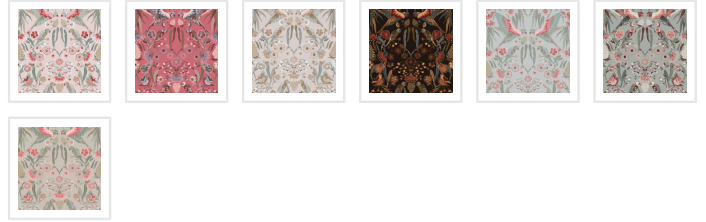

HOUSE OF HERAS

Gumnut Paradise Wallpaper

Watch closely as these rainbow lorikeets clamber and chatter amongst the flowering eucalyptus trees, seeking the delicious nectar from close-by, flowering gum blossoms. The Gumnut Paradise wallpaper is truly one-of-a-kind, soft blue, greys and pinks intertwining to create a delicate botanical backdrop. Watch these birds play all day in your bedroom or living space.

ROLL DIMENSIONS	24" (61.5cm) x 33ft (10.05m)
PATTERN REPEAT	67" (170cm)
PATTERN MATCH	Straight Match
FINISH	Pre-trimmed Butt Join
CLEANABILITY	Washable
USAGE	Domestic & Commercial
PRODUCT CODE	HOH012

MILTON & KING