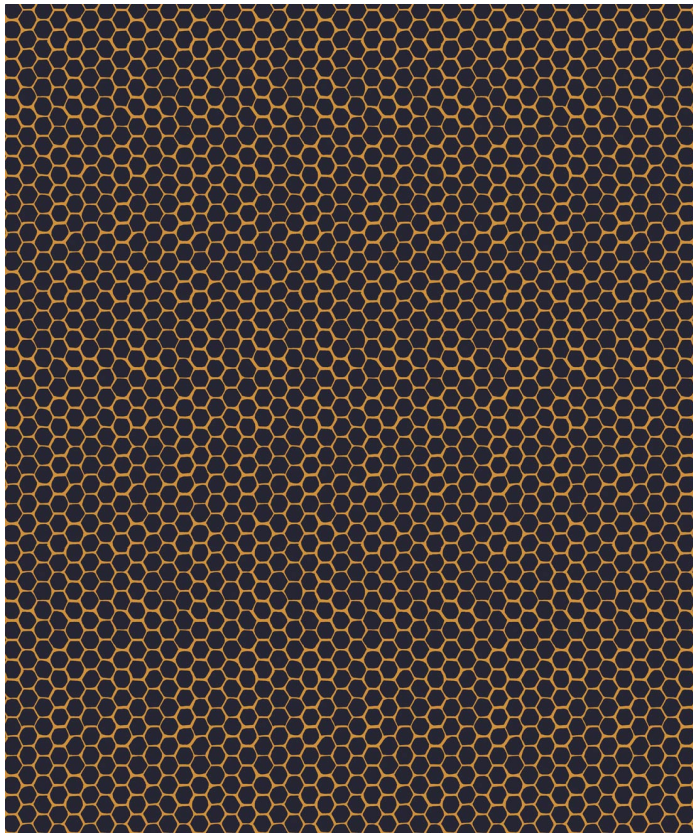

# Honeycomb Geo Wallpaper

The modern yet timeless Honeycomb Geo wallpaper is a natural hand-drawn interpretation of the bees' home; their honeybee comb and the hexagonal prisms of golden wax they impressively and prolifically build. This simple, yet bold and sophisticated, geometric pattern is a more relaxed take on the structured lines created by these fascinating and talented little workers and serves as a wonderfully simplistic design to coordinate with the other similarly-themed wallpapers in this collection.

ROLL DIMENSIONS	24" (61.5cm) x 33ft (10.05m)
MATERIAL/BASE	Low Sheen Non-Woven
PATTERN REPEAT	8.6" (22cm)
PATTERN MATCH	Straight Match
FINISH	Pre-trimmed Butt Join
CLEANABILITY	Washable
USAGE	Domestic & Commercial
PRODUCT CODE	WR475HC