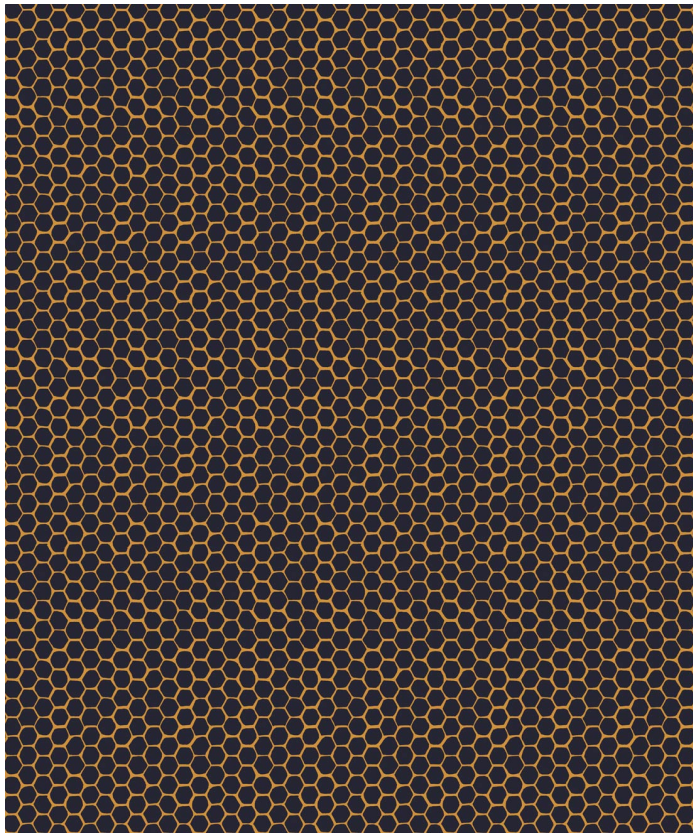

# Honeycomb Geo Wallpaper

The modern yet timeless Honeycomb Geo wallpaper is a natural hand-drawn interpretation of the bees' home; their honeybee comb and the hexagonal prisms of golden wax they impressively and prolifically build. This simple, yet bold and sophisticated, geometric pattern is a more relaxed take on the structured lines created by these fascinating and talented little workers and serves as a wonderfully simplistic design to coordinate with the other similarly-themed wallpapers in this collection.

ROLL DIMENSIONS	24" (61.5cm) x 33ft (10.05m)
PATTERN REPEAT	8.6" (22cm)
PATTERN MATCH	Straight Match
FINISH	Pre-trimmed Butt Join
CLEANABILITY	Washable
USAGE	Domestic & Commercial
PRODUCT CODE	WR475HC