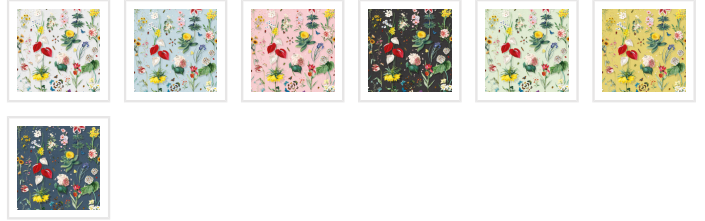

KINGDOM HOME

Jolie Wallpaper

Jolie Wallpaper is a Spring floral wallpaper reminiscent of classic French opulence and brings a splash of colour and a seasonal flare to any interior, year-round. Inspired by the beauty of spring, this design features an assemblage of perfect blooms that looks perfectly primed to be picked off your walls.

ROLL DIMENSIONS	24" (61.5cm) x 33ft (10.05m)
PATTERN REPEAT	40.2" (102 cm)
PATTERN MATCH	Straight Match
FINISH	Pre-trimmed Butt Join
CLEANABILITY	Washable
USAGE	Domestic & Commercial
PRODUCT CODE	KH145