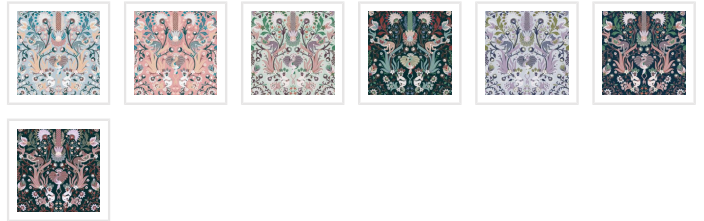

Jungle Symphony Wallpaper

Introducing the Jungle Symphony wallpaper design by Iryna Ruggeri – a stunning addition to any interior, especially for kids' spaces. This design blends various elements such as palms, flowers, leopards, flamingos, and lemurs to create a captivating and harmonious scene. You can feel the rhythm and energy of the jungle, which is brought to life with our vibrant and captivating colours. This experience is enchanting and melodious, with nature's symphony coming alive on your walls. It's a great way to inspire your everyday life and ignite the imagination of children.

Manufactured as a double width design (set) requiring 2 rolls, A+B to complete the horizontal repeat. One set is equivalent to 133 sq. ft. or (12.3 sq. m.).

ROLL DIMENSIONS	24" (61.5cm) x 33ft (10.05m)
PATTERN REPEAT	33" (84cm)
PATTERN MATCH	Straight Match
FINISH	Pre-trimmed Butt Join
CLEANABILITY	Washable
USAGE	Domestic & Commercial
PRODUCT CODE	WR556IR