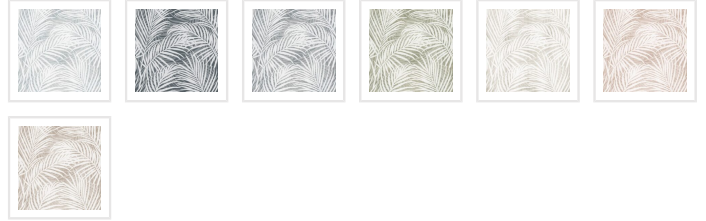

# Laguna Palms Wallpaper

Transform your space into a serene sanctuary with the Laguna Palms wallpaper from La Semilla Casa. This large tropical pattern, adorned with muted colours, exudes a spa-like tranquility. Let the gentle sway of palms create a peaceful retreat, inviting a tranquil and sophisticated ambiance into your surroundings.