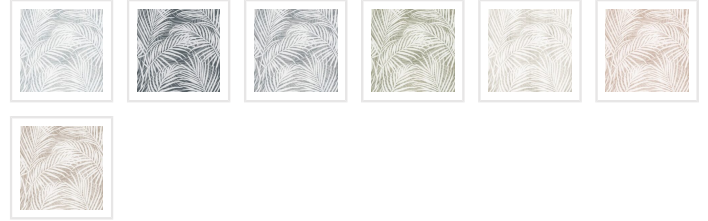

# Laguna Palms Wallpaper

Transform your space into a serene sanctuary with the Laguna Palms wallpaper from La Semilla Casa. This large tropical pattern, adorned with muted colours, exudes a spa-like tranquility. Let the gentle sway of palms create a peaceful retreat, inviting a tranquil and sophisticated ambiance into your surroundings.