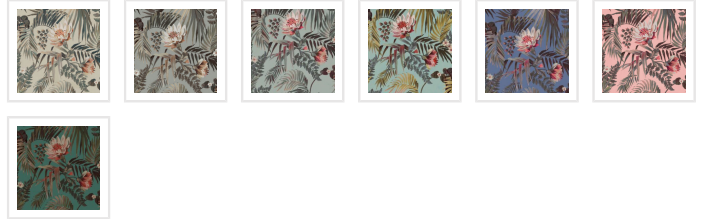

HOUSE OF HERAS

Majestic Palm Wallpaper

The Majestic Palm Wallpaper will have you filled with tropical bliss, dreaming of the bountiful Australian rainforest canopies with cascading palm trees, rich magnolias, and blossoming marshmallow flowers. This large scale design is a showstopper, instantly filling your space with drama. The perfect backdrop for those bold spaces. We love seeing these palms in both residential and commercial spaces providing that much needed airiness and lightness to any room.