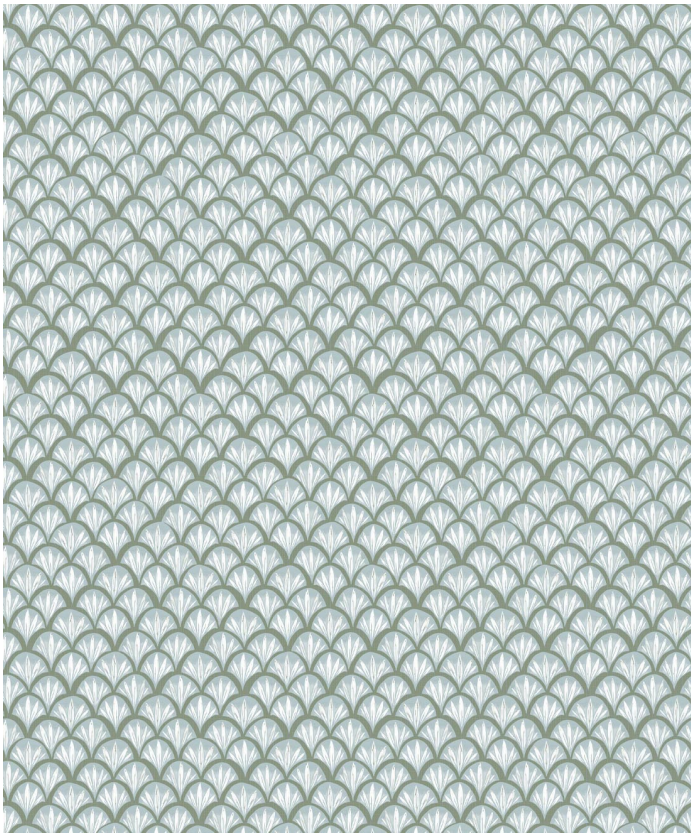

Moon Waves Wallpaper

The Moon Waves wallpaper is a petite rendition of a scallop motif, elegantly portraying the moon's dance on the tips of ocean waves, creating a mesmerising nocturnal ambiance. Embrace the allure of this small-scale design, inviting the soothing lunar rhythms into your space. Available in five fresh colours to match a myriad of interior styles.

ROLL DIMENSIONS	24" (61.5cm) x 33ft (10.05m)
PATTERN REPEAT	24" (61.5cm)
PATTERN MATCH	Straight Match
FINISH	Pre-trimmed Butt Join
CLEANABILITY	Washable
USAGE	Domestic & Commercial
PRODUCT CODE	LSC010