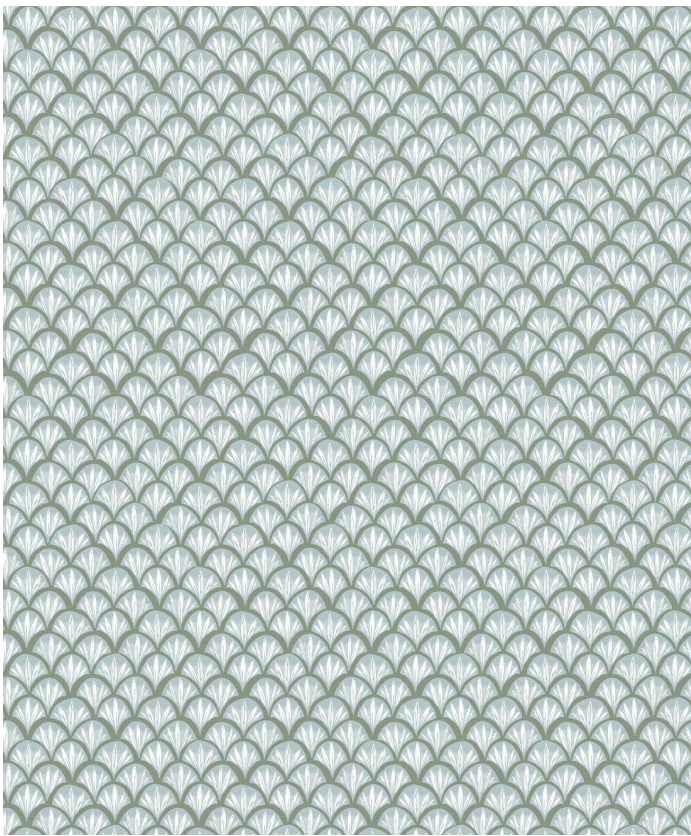

# Moon Waves Wallpaper

The Moon Waves wallpaper is a petite rendition of a scallop motif, elegantly portraying the moon's dance on the tips of ocean waves, creating a mesmerising nocturnal ambiance. Embrace the allure of this small-scale design, inviting the soothing lunar rhythms into your space. Available in five fresh colours to match a myriad of interior styles.

ROLL DIMENSIONS	24" (61.5cm) x 33ft (10.05m)
MATERIAL/BASE	Low Sheen Non-Woven
PATTERN REPEAT	24" (61.5cm)
PATTERN MATCH	Straight Match
FINISH	Pre-trimmed Butt Join
CLEANABILITY	Extra Washable
USAGE	Domestic & Commercial
PRODUCT CODE	LSC010