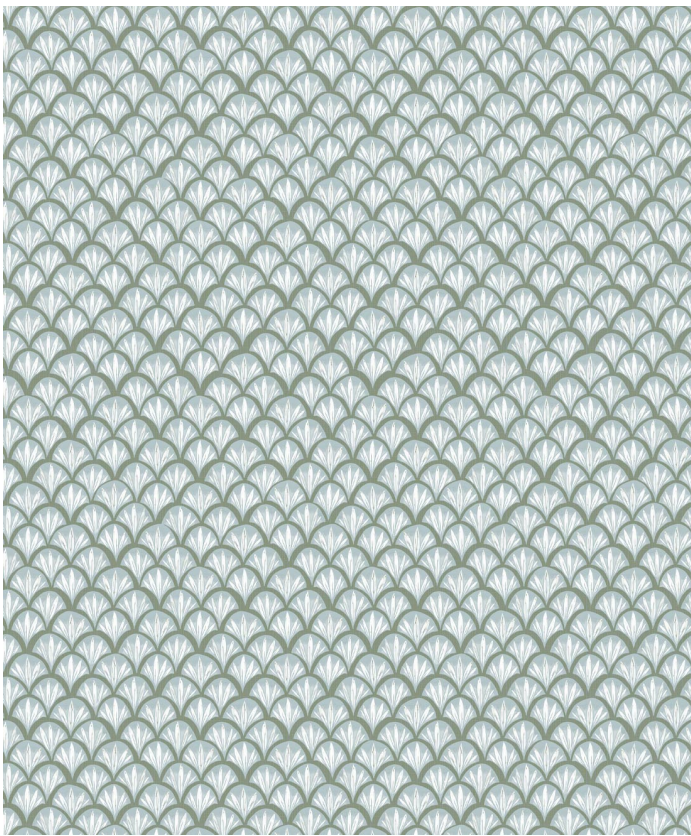

Moon Waves Wallpaper

The Moon Waves wallpaper is a petite rendition of a scallop motif, elegantly portraying the moon's dance on the tips of ocean waves, creating a mesmerising nocturnal ambiance. Embrace the allure of this small-scale design, inviting the soothing lunar rhythms into your space. Available in five fresh colours to match a myriad of interior styles.

ROLL DIMENSIONS	24" (61.5cm) x 33ft (10.05m)
PATTERN REPEAT	24" (61.5cm)
PATTERN MATCH	Straight Match
FINISH	Pre-trimmed Butt Join
CLEANABILITY	Washable
USAGE	Domestic & Commercial
PRODUCT CODE	LSC010