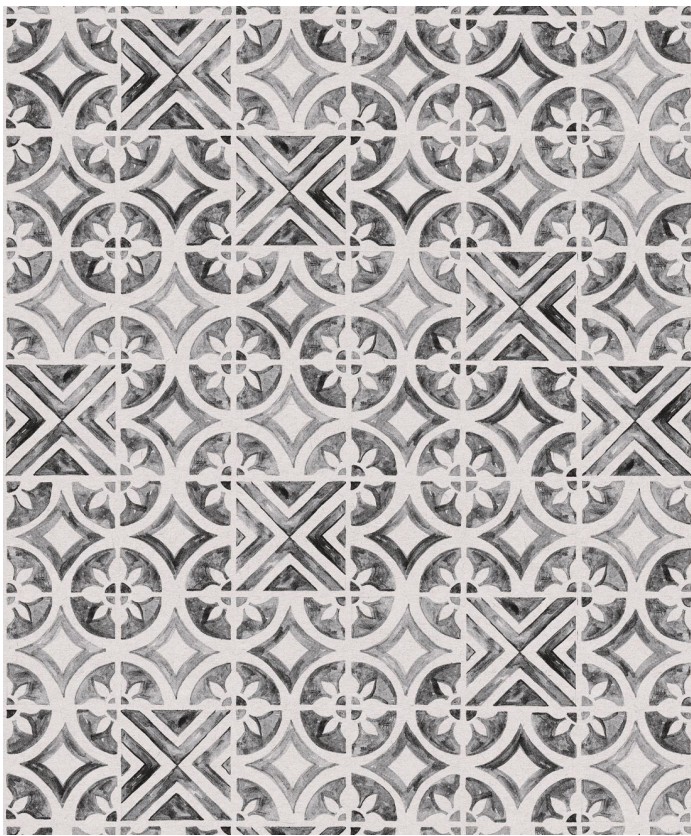

Pétales Trois Wallpaper

Reminiscent of old country-style tiles, Pétales Trois wallpaper from Saint Pierre Australia is the perfect combination of traditional design and modern technique. The intricate details softened by the watercolour texture invites a sense of warmth and welcome as you enter the space. This design is perfect for a home or office that embraces company and conversation, and long talks over a cup of tea or coffee. A great splashback option for a kitchen, or a unique addition to a powder room or ensuite, this design would make a spectacular addition to any interior chasing a hint of history with contemporary flair.

ROLL DIMENSIONS	24" (61.5cm) x 33ft (10.05m)
PATTERN REPEAT	24" (61.5cm)
PATTERN MATCH	Straight Match
FINISH	Pre-trimmed Butt Join
CLEANABILITY	Washable
USAGE	Domestic & Commercial
PRODUCT CODE	SP021

SUSTAINABILITY

- Made to order within 2-5 days using the latest eco-friendly printing tech. That means no over-production and waste like regular wallpaper brands.
- Our PVC Free wallpaper base is sourced from sustainably managed forests.
- We print all wallpapers using odorless water-based ink. GREENGUARD GOLD Certified to standards for low chemical emissions into indoor air.
- Milton & King's wallpapers are of the highest quality, are environmentally friendly, and totally 100% vinyl-free.