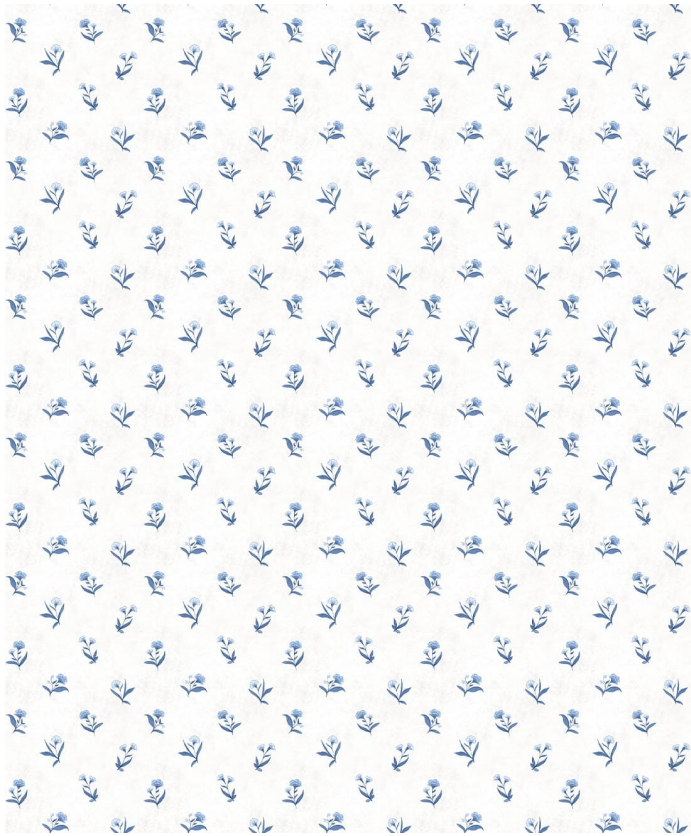

Posey Wallpaper

Dainty florals dance elegantly across the wall in the Posey wallpaper, creating a sense of movement and grace. The hand-painted flowers are perfect for rooms that need to feel playful and light, while instilling a sense of classic romance. Mix and match with your favourite designs from the Palace Grove collection to create a harmonious sanctuary throughout your entire home. Ideal for anything from powder rooms to living spaces, this simple and stunning design is available in rich, dark hues and light neutrals to suit a range of interior styles.

ROLL DIMENSIONS	24" (61.5cm) x 33ft (10.05m)
MATERIAL/BASE	Matte Non-Woven
PATTERN REPEAT	4.8" (12.3cm)
PATTERN MATCH	Straight Match
FINISH	Pre-trimmed Butt Join
CLEANABILITY	Washable
USAGE	Domestic & Commercial
PRODUCT CODE	MKS024