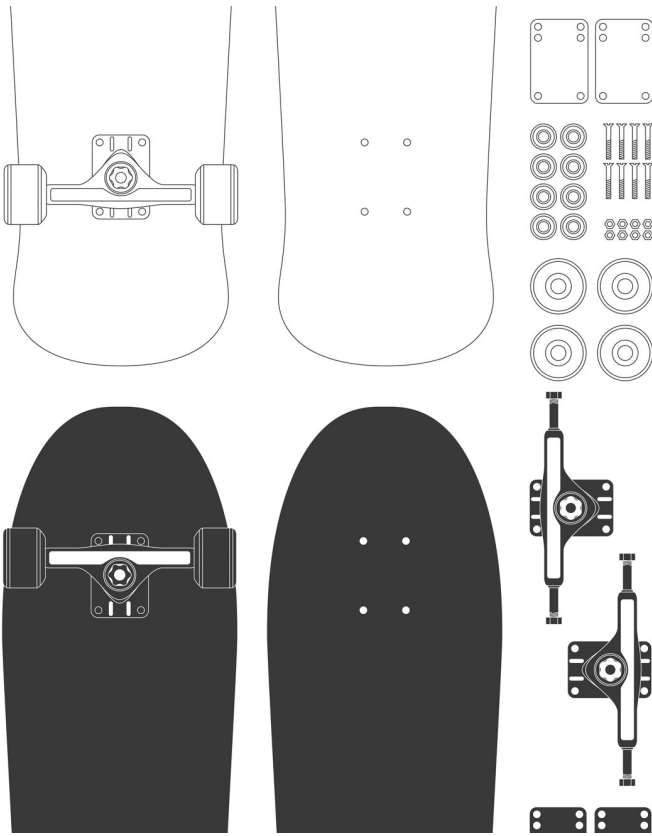

MUFFIN & MANI

Skate or Die Wallpaper

This one is for all the young punks, kickflippin' and 50/50 grinding. The perfect wallpaper for the aspiring Tony Hawk's bedroom. A cool design that will transform a teenagers bedroom.

ROLL DIMENSIONS	24" (61.5cm) x 33ft (10.05m)
PATTERN REPEAT	55" (140cm)
PATTERN MATCH	Offset Match
FINISH	Pre-trimmed Butt Join
CLEANABILITY	Washable
USAGE	Domestic & Commercial
PRODUCT CODE	MM0165W

MILTON & KING