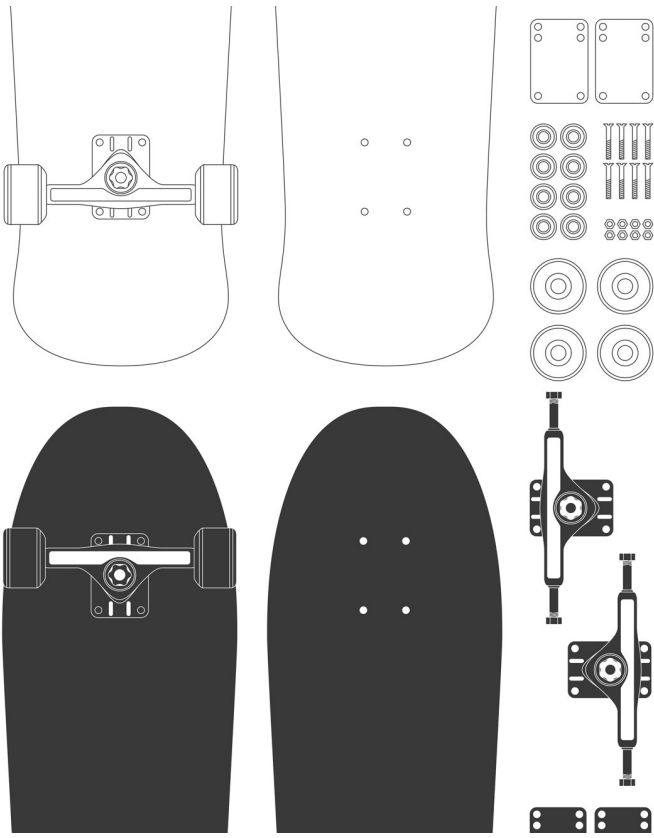

MUFFIN & MANI

Skate or Die Wallpaper

This one is for all the young punks, kickflippin' and 50/50 grinding. The perfect wallpaper for the aspiring Tony Hawk's bedroom. A cool design that will transform a teenagers bedroom.

ROLL DIMENSIONS	24" (61.5cm) x 33ft (10.05m)
PATTERN REPEAT	55" (140cm)
PATTERN MATCH	Offset Match
FINISH	Pre-trimmed Butt Join
CLEANABILITY	Washable
USAGE	Domestic & Commercial
PRODUCT CODE	MM0165W

MILTON & KING