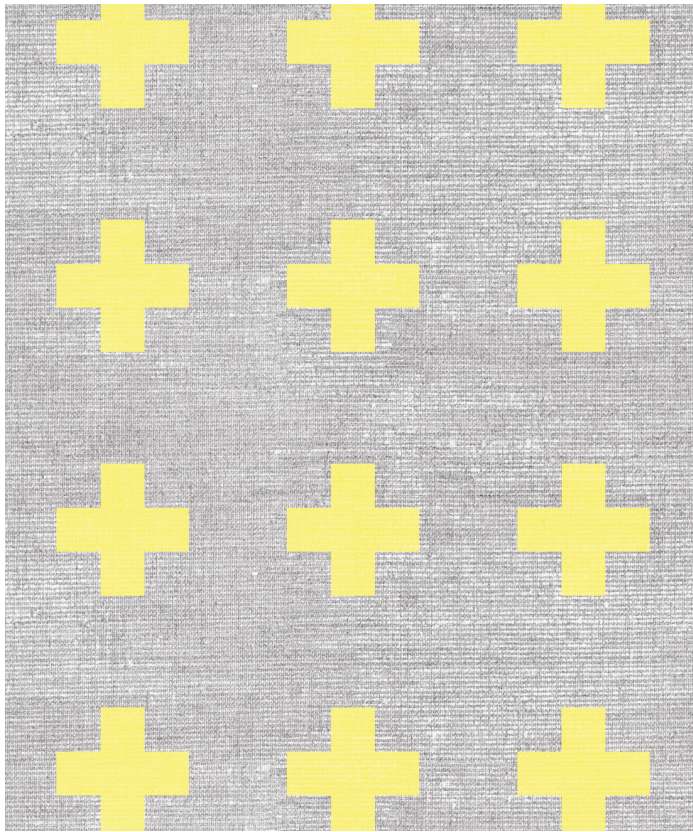

INGRID & MIKA

Swiss Linen Wallpaper

A faux textured grey wallpaper with coloured plus signs. This restful and contemporary wallpaper creates a sanctuary of calm and peace. The perfect wallpaper for a teenagers bedroom or home office.

ROLL DIMENSIONS	24" (61.5cm) x 33ft (10.05m)
PATTERN REPEAT	16.9" (43cm)
PATTERN MATCH	Straight Match
FINISH	Pre-trimmed Butt Join
CLEANABILITY	Washable
USAGE	Domestic & Commercial
PRODUCT CODE	IM015

SUSTAINABILITY