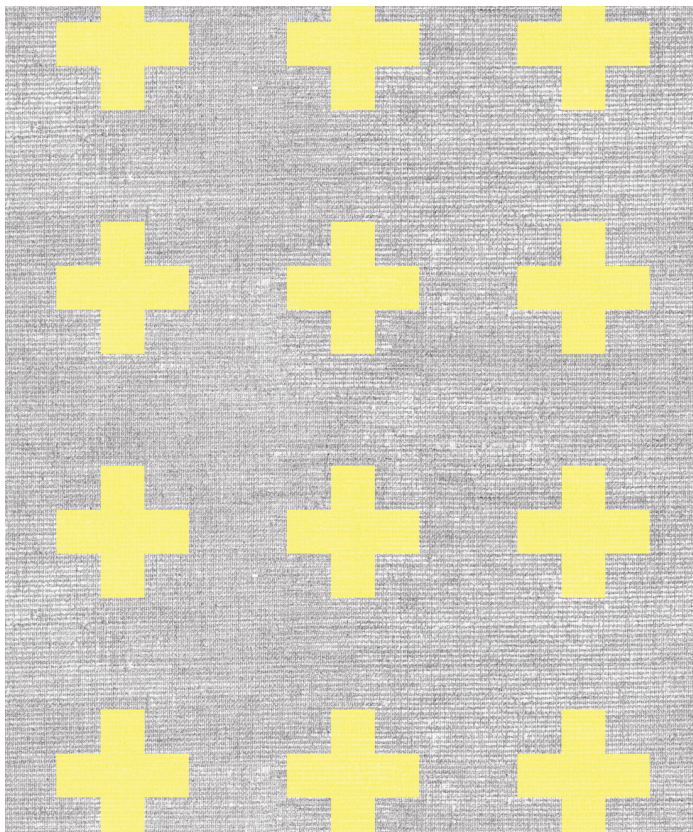

# Swiss Linen Wallpaper

A faux textured grey wallpaper with coloured plus signs. This restful and contemporary wallpaper creates a sanctuary of calm and peace. The perfect wallpaper for a teenagers bedroom or home office.