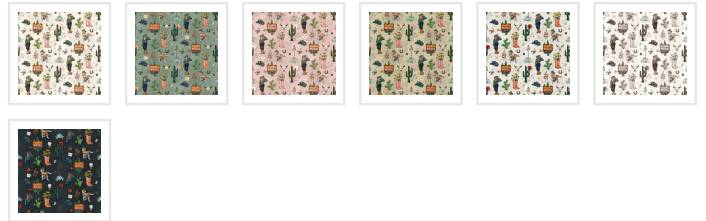

# Trail Tales Wallpaper

Trail Tales wallpaper is an evocative design that captures the very essence of exploration and adventure. The rugged, untamed trails and wide-open skies are filled with untold beauty, and this design perfectly captures the spirit of exploration and the challenges and serenity of a journey through these winding landscapes. Perfect for those who cherish adventure and the wonders of the wild frontier.