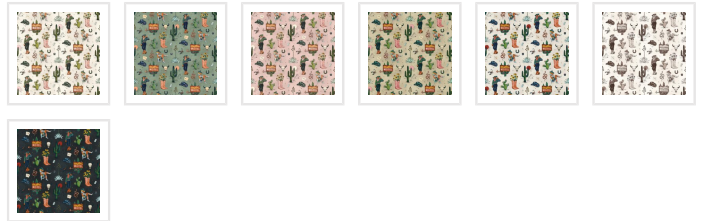

MILTON & KING STUDIO

Trail Tales Wallpaper

Trail Tales wallpaper is an evocative design that captures the very essence of exploration and adventure. The rugged, untamed trails and wide-open skies are filled with untold beauty, and this design perfectly captures the spirit of exploration and the challenges and serenity of a journey through these winding landscapes. Perfect for those who cherish adventure and the wonders of the wild frontier.

ROLL DIMENSIONS	24" (61.5cm) x 33ft (10.05m)
PATTERN REPEAT	12" (30.8cm)
PATTERN MATCH	Straight Match
FINISH	Pre-trimmed Butt Join
CLEANABILITY	Washable
USAGE	Domestic & Commercial
PRODUCT CODE	MKS017

BATCHING & DELIVERY

- **Note:** Samples of this wallpaper are provided for review of the material, pattern scale and print technique – they are not intended to be used for colour matching purposes. There can be slight shifts in colour between runs, so your wallpaper may vary slightly from sample coloring.
- Please ensure that you order the correct amount as we do not guarantee that rolls printed in different batches will be an exact match.
- All Milton & King orders are printed and shipped with love from Toowoomba, Queensland.
- Industry leading production times on all orders.