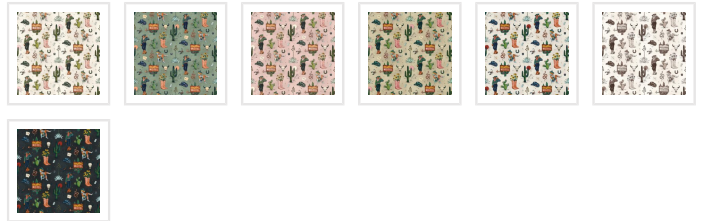

# Trail Tales Wallpaper

Trail Tales wallpaper is an evocative design that captures the very essence of exploration and adventure. The rugged, untamed trails and wide-open skies are filled with untold beauty, and this design perfectly captures the spirit of exploration and the challenges and serenity of a journey through these winding landscapes. Perfect for those who cherish adventure and the wonders of the wild frontier.