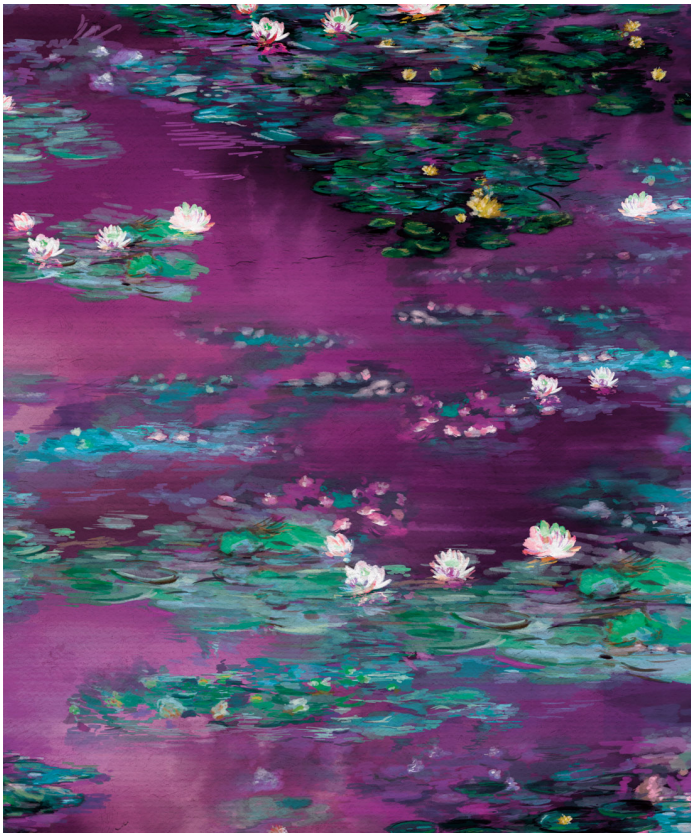

Water Lillies Wallpaper

"I must have flowers. Always and always."

- Monet

Water Lillies Wallpaper is a dreamy homage to the mastery of nature possessed by the great impressionist artist Claude Monet. Open your interior to the beauty, fragility, and radiance found in nature through this creative adaptation of his most celebrated work. A tantalising experimentation of atmospheric light and shadow, Water Lillies is a perfect show piece of art and nature for your interior. It features lily pads with sprouting flowers floating along the top of reflective meadows.

Manufactured as a double width design (set) requiring 2 rolls, A+B to complete the horizontal repeat. One set is equivalent to 133 sq. ft. or (12.3 sq. m.).

ROLL DIMENSIONS	24" (61.5cm) x 33ft (10.05m)
MATERIAL/BASE	Low Sheen Non-Woven
PATTERN REPEAT	67.7" (172cm)
PATTERN MATCH	Straight Match
FINISH	Pre-trimmed Butt Join
CLEANABILITY	Washable
USAGE	Domestic & Commercial
PRODUCT CODE	KH141

SUSTAINABILITY

- Made to order within 2-5 days using the latest eco-friendly printing tech. That means no over-production and waste like regular wallpaper brands.
- Our PVC Free wallpaper base is sourced from sustainably managed forests.
- We print all wallpapers using odorless water-based ink. GREENGUARD GOLD Certified to standards for low chemical emissions into indoor air.
- Milton & King's wallpapers are of the highest quality, are environmentally friendly, and totally 100% vinyl-free.

BATCHING & DELIVERY

- **Note:** Samples of this wallpaper are provided for review of the material, pattern scale and print technique - they are not intended to be used for colour matching purposes. There can be slight shifts in colour between runs, so your wallpaper may vary slightly from sample coloring.
- Please ensure that you order the correct amount as we do not guarantee that rolls printed in different batches will be an exact match.
- All Milton & King orders are printed and shipped with love from Toowoomba, Queensland.
- Industry leading production times on all orders.

MILTON & KING®

GENERAL ENQUIRIES, ORDER & PRODUCTS

[(07) 3162 5030](tel:0731625030)

Mon-Fri: 8am-5pm (AEST)

support@miltonandking.com

www.miltonandking.com.au